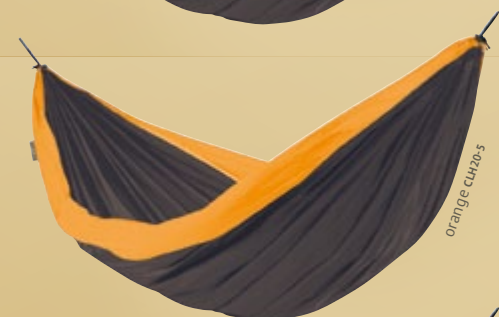

# COLIBRI

Functional travel hammock made of breathable, extremely lightweight parachute silk (nylon trilobal). The integrated fixing solution EASY ADJUST facilitates quick suspension and demounting.

**Tip:** This hammock can be turned into a blanket or put up as a sun shield. It's only a matter of seconds!

**EASY-ADJUST:** Includes 2 polyester ropes (à 3 m) and 2 ultralight and UV-resistant hooks (glass fiber reinforced polyamide).

SINGLE TRAVEL HAMMOCK  
FIXATION INCLUDED  
COLIBRI

DOUBLE TRAVEL HAMMOCK  
FIXATION INCLUDED  
COLIBRI

<b>SINGLE TRAVEL HAMMOCK</b> FIXATION INCLUDED	turquoise		CLH15-3	150 cm	250 cm	800 g with fixation	180 kg
	green		CLH15-4				
	orange		CLH15-5				
	fuchsia		CLH15-7				
<b>DOUBLE TRAVEL HAMMOCK</b> FIXATION INCLUDED	turquoise		CLH20-3	200 cm	300 cm	950 g with fixation	180 kg
	green		CLH20-4				
	orange		CLH20-5				
	fuchsia		CLH20-7				

Explanation of symbols: see back cover flap

Cornelius

DESIGNED FOR TRAVEL