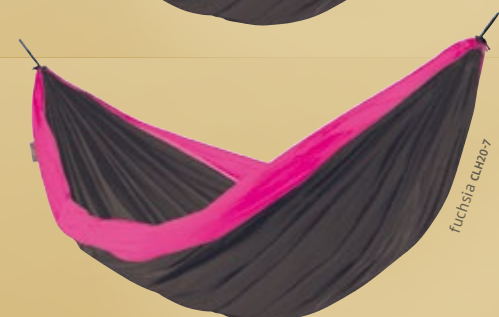

# COLIBRI

Functional travel hammock made of breathable, extremely lightweight parachute silk (nylon trilobal). The integrated fixing solution EASY ADJUST facilitates quick suspension and demounting.

**Tip:** This hammock can be turned into a blanket or put up as a sun shield. It's only a matter of seconds!

**EASY-ADJUST:** Includes 2 polyester ropes (à 3 m) and 2 ultralight and UV-resistant hooks (glass fiber reinforced polyamide).

SINGLE TRAVEL HAMMOCK  
FIXATION INCLUDED  
COLIBRI

DOUBLE TRAVEL HAMMOCK  
FIXATION INCLUDED  
COLIBRI

<b>SINGLE TRAVEL HAMMOCK</b> FIXATION INCLUDED	turquoise		CLH15-3	150 cm	250 cm	800 g with fixation	180 kg
	green		CLH15-4				
	orange		CLH15-5				
	fuchsia		CLH15-7				
<b>DOUBLE TRAVEL HAMMOCK</b> FIXATION INCLUDED	turquoise		CLH20-3	200 cm	300 cm	950 g with fixation	180 kg
	green		CLH20-4				
	orange		CLH20-5				
	fuchsia		CLH20-7				

Explanation of symbols: see back cover flap

Cornelius

DESIGNED FOR TRAVEL