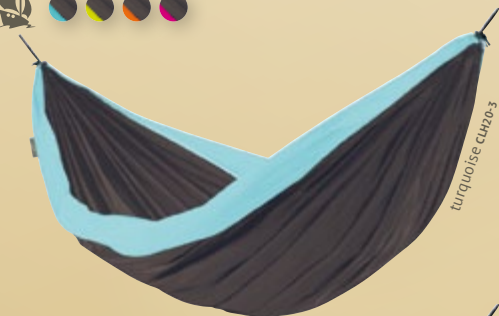

# COLIBRI

Functional travel hammock made of breathable, extremely lightweight parachute silk (nylon trilobal). The integrated fixing solution EASY ADJUST facilitates quick suspension and demounting.

**Tip:** This hammock can be turned into a blanket or put up as a sun shield. It's only a matter of seconds!

**EASY-ADJUST:** Includes 2 polyester ropes (à 3 m) and 2 ultralight and UV-resistant hooks (glass fiber reinforced polyamide).

SINGLE TRAVEL HAMMOCK  
FIXATION INCLUDED  
COLIBRI

DOUBLE TRAVEL HAMMOCK  
FIXATION INCLUDED  
COLIBRI

<b>SINGLE TRAVEL HAMMOCK</b> FIXATION INCLUDED	turquoise		CLH15-3	150 cm	250 cm	800 g with fixation	180 kg
	green		CLH15-4				
	orange		CLH15-5				
	fuchsia		CLH15-7				
<b>DOUBLE TRAVEL HAMMOCK</b> FIXATION INCLUDED	turquoise		CLH20-3	200 cm	300 cm	950 g with fixation	180 kg
	green		CLH20-4				
	orange		CLH20-5				
	fuchsia		CLH20-7				

Explanation of symbols: see back cover flap

Cornelius

DESIGNED FOR TRAVEL