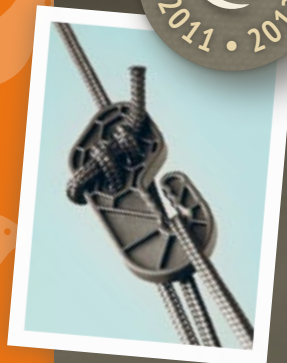

# COLIBRI

Functional travel hammock made of breathable, extremely lightweight parachute silk (nylon trilobal). The integrated fixing solution EASY ADJUST facilitates quick suspension and demounting.

**Tip:** This hammock can be turned into a blanket or put up as a sun shield. It's only a matter of seconds!

**EASY-ADJUST:** Includes 2 polyester ropes (à 3 m) and 2 ultralight and UV-resistant hooks (glass fiber reinforced polyamide).

SINGLE TRAVEL HAMMOCK  
FIXATION INCLUDED  
COLIBRI

DOUBLE TRAVEL HAMMOCK  
FIXATION INCLUDED  
COLIBRI